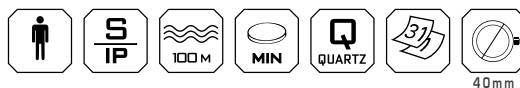

Sergeant

6-4181.04.001